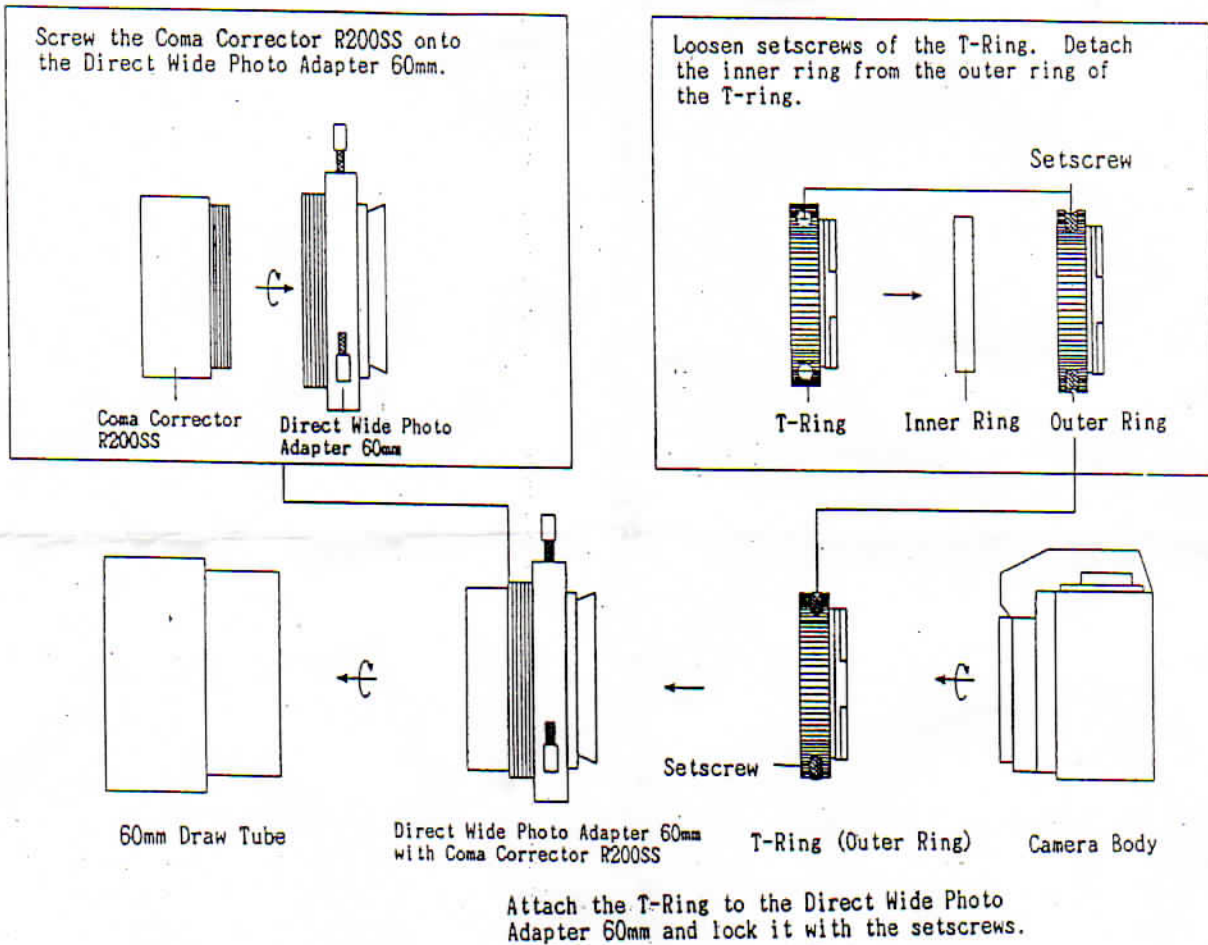

Vixen®

DIRECT WIDE PHOTO ADAPTER 60MM

This photo adapter can be used on R200SS and VC200L telescopes.

1. Attaching to the R200SS telescope

Not only an optional T-Ring but also an optional Coma Corrector R200SS is required to be used with this photo adapter.

2. Attaching to the VC200L telescope

Attach the T-Ring to the Direct Wide Photo Adapter 60mm and lock it with the setscrews.