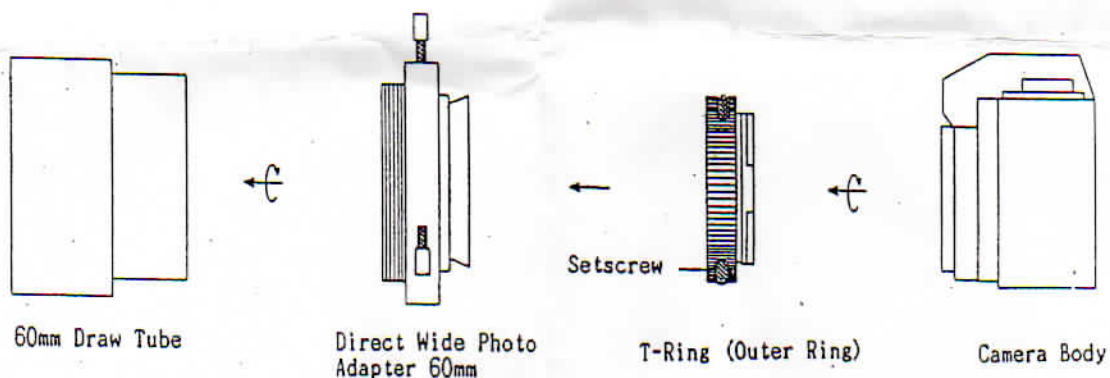

Vixen®

DIRECT WIDE PHOTO ADAPTER 60MM

This photo adapter can be used on R200SS and VC200L telescopes.

1. Attaching to the R200SS telescope

Not only an optional T-Ring but also an optional Coma Corrector R200SS is required to be used with this photo adapter.

2. Attaching to the VC200L telescope

Attach the T-Ring to the Direct Wide Photo Adapter 60mm and lock it with the setscrews.